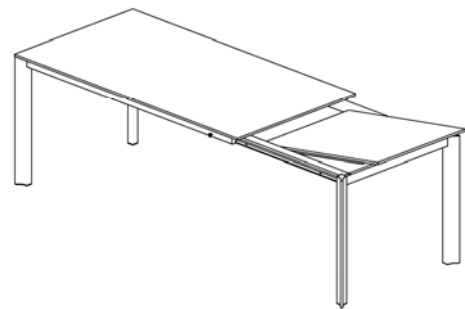

Aluminium Frame Systems for Furniture Legs

BANCO

Features

<p>B100 - 3000 mm</p>	<p>B120 - 3000 mm</p>	<p>B580</p>	<p>B300</p>	<p>B420</p>
<p>B110 - 3000 mm</p>	<p>B200</p>	<p>B220</p>	<p>B400</p>	<p>B430</p>
<p>B115 - 3000 mm</p>	<p>B210</p>	<p>B221</p>	<p>B410</p>	<p>B440</p>

RIGHT ANGLE JOINT AT CORNER

INTERMEDIATE HORIZONTAL JOINT

INTERMEDIATE JOINT FOR 25 X 25

INTERMEDIATE JOINT FOR SHELF PROFILE

Application Mood

Material

Structure in Anodised Aluminium

Supplied Knocked Down

Table Top Options:

Laminated 10mm to 20mm

8mm Glass

PROUDLY CRAFTED IN ITALY

Code	Description	Size
499900	Frame Only	L1600+620 W850 X H750
499950	Frame with Grey Glass Top	L1600+620 W850 X H750

Other Sizes: On Indent Order with minimum Quantity