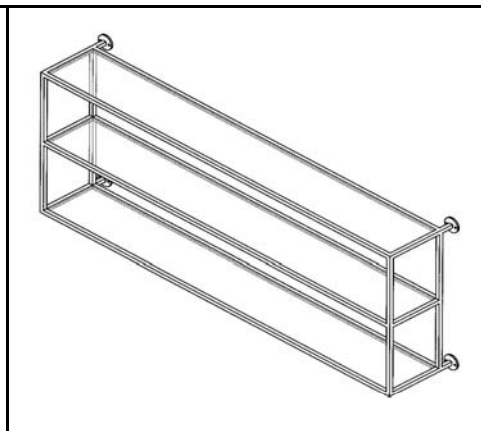

Aluminium Frame Systems for Furniture Legs

BANCO

Features

<p>B100 - 3000 mm</p>	<p>B120 - 3000 mm</p>	<p>B580</p>	<p>B300</p>	<p>B420</p>
<p>B110 - 3000 mm</p>	<p>B200</p>	<p>B220</p>	<p>B400</p>	<p>B430</p>
<p>B115 - 3000 mm</p>	<p>B210</p>	<p>B221</p>	<p>B410</p>	<p>B440</p>

RIGHT ANGLE JOINT AT CORNER

INTERMEDIATE HORIZONTAL JOINT

INTERMEDIATE JOINT FOR 25 X 25

INTERMEDIATE JOINT FOR SHELF PROFILE

Application Mood

Material

Structure in Anodised Aluminium

Supplied Knocked Down

Table Top Options:

Laminated 10mm to 20mm

8mm Glass

PROUDLY CRAFTED IN ITALY

Code	Description	Size
499900	Frame Only	L1600+620 W850 X H750
499950	Frame with Grey Glass Top	L1600+620 W850 X H750

Other Sizes: On Indent Order with minimum Quantity