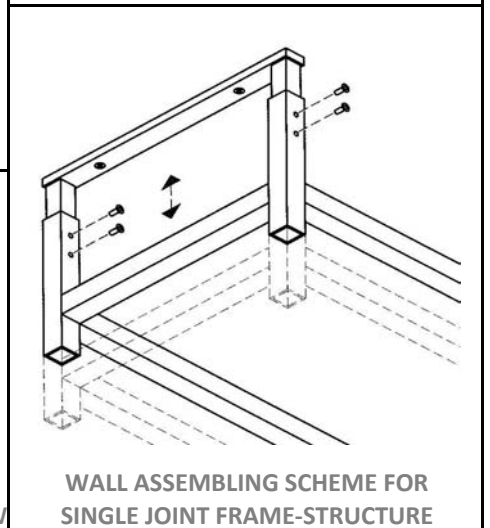

Aluminium Frame Systems for Furniture Legs

BANCO

Features

<p>B100 - 3000 mm</p>	<p>B120 - 3000 mm</p>	<p>B580</p>	<p>B300</p>	<p>B420</p>
<p>B110 - 3000 mm</p>	<p>B200</p>	<p>B220</p>	<p>B400</p>	<p>B430</p>
<p>B115 - 3000 mm</p>	<p>B210</p>	<p>B221</p>	<p>B410</p>	<p>B440</p>

RIGHT ANGLE JOINT AT CORNER

INTERMEDIATE HORIZONTAL JOINT

INTERMEDIATE JOINT FOR 25 X 25

INTERMEDIATE JOINT FOR SHELF PROFILE

Application Mood

Material

Structure in Anodised Aluminium

Supplied Knocked Down

Table Top Options:

Laminated 10mm to 20mm

8mm Glass

PROUDLY CRAFTED IN ITALY

Code	Description	Size
499900	Frame Only	L1600+620 W850 X H750
499950	Frame with Grey Glass Top	L1600+620 W850 X H750

Other Sizes: On Indent Order with minimum Quantity