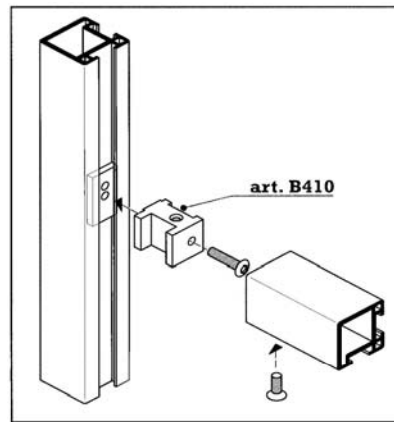

Aluminium Frame Systems for Furniture Legs

BANCO

Features

<p>B100 - 3000 mm</p>	<p>B120 - 3000 mm</p>	<p>B580</p>	<p>B300</p>	<p>B420</p>
<p>B110 - 3000 mm</p>	<p>B200</p>	<p>B220</p>	<p>B400</p>	<p>B430</p>
<p>B115 - 3000 mm</p>	<p>B210</p>	<p>B221</p>	<p>B410</p>	<p>B440</p>

RIGHT ANGLE JOINT AT CORNER

INTERMEDIATE HORIZONTAL JOINT

INTERMEDIATE JOINT FOR 25 X 25

INTERMEDIATE JOINT FOR SHELF PROFILE

Application Mood

Material

Structure in Anodised Aluminium

Supplied Knocked Down

Table Top Options:

Laminated 10mm to 20mm

8mm Glass

PROUDLY CRAFTED IN ITALY

Code	Description	Size
499900	Frame Only	L1600+620 W850 X H750
499950	Frame with Grey Glass Top	L1600+620 W850 X H750

Other Sizes: On Indent Order with minimum Quantity