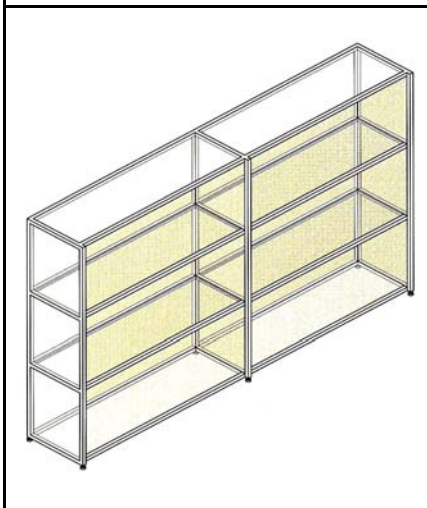

Aluminium Frame Systems for Furniture Legs

BANCO

Features

<p>B100 - 3000 mm</p>	<p>B120 - 3000 mm</p>	<p>B580</p>	<p>B300</p>	<p>B420</p>
<p>B110 - 3000 mm</p>	<p>B200</p>	<p>B220</p>	<p>B400</p>	<p>B430</p>
<p>B115 - 3000 mm</p>	<p>B210</p>	<p>B221</p>	<p>B410</p>	<p>B440</p>

RIGHT ANGLE JOINT AT CORNER

INTERMEDIATE HORIZONTAL JOINT

INTERMEDIATE JOINT FOR 25 X 25

INTERMEDIATE JOINT FOR SHELF PROFILE

Application Mood

Material

Structure in Anodised Aluminium

Supplied Knocked Down

Table Top Options:

Laminated 10mm to 20mm

8mm Glass

PROUDLY CRAFTED IN ITALY

Code	Description	Size
499900	Frame Only	L1600+620 W850 X H750
499950	Frame with Grey Glass Top	L1600+620 W850 X H750

Other Sizes: On Indent Order with minimum Quantity