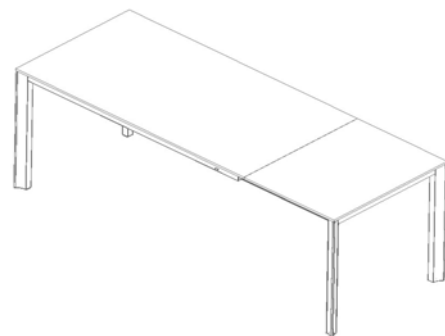

Aluminium Frame Systems for Furniture Legs

BANCO

Features

<p>B100 - 3000 mm</p>	<p>B120 - 3000 mm</p>	<p>B580</p>	<p>B300</p>	<p>B420</p>
<p>B110 - 3000 mm</p>	<p>B200</p>	<p>B220</p>	<p>B400</p>	<p>B430</p>
<p>B115 - 3000 mm</p>	<p>B210</p>	<p>B221</p>	<p>B410</p>	<p>B440</p>

RIGHT ANGLE JOINT AT CORNER

INTERMEDIATE HORIZONTAL JOINT

INTERMEDIATE JOINT FOR 25 X 25

INTERMEDIATE JOINT FOR SHELF PROFILE

Application Mood

Material

Structure in Anodised Aluminium

Supplied Knocked Down

Table Top Options:

Laminated 10mm to 20mm

8mm Glass

PROUDLY CRAFTED IN ITALY

Code	Description	Size
499900	Frame Only	L1600+620 W850 X H750
499950	Frame with Grey Glass Top	L1600+620 W850 X H750

Other Sizes: On Indent Order with minimum Quantity