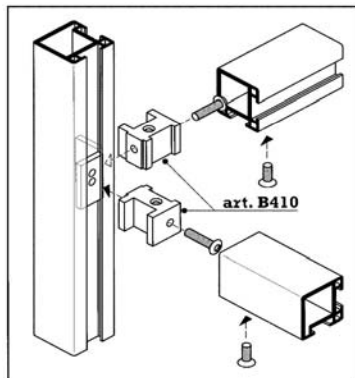

Aluminium Frame Systems for Furniture Legs

BANCO

Features

<p>B100 - 3000 mm</p>	<p>B120 - 3000 mm</p>	<p>B580</p>	<p>B300</p>	<p>B420</p>
<p>B110 - 3000 mm</p>	<p>B200</p>	<p>B220</p>	<p>B400</p>	<p>B430</p>
<p>B115 - 3000 mm</p>	<p>B210</p>	<p>B221</p>	<p>B410</p>	<p>B440</p>

RIGHT ANGLE JOINT AT CORNER

INTERMEDIATE HORIZONTAL JOINT

INTERMEDIATE JOINT FOR 25 X 25

INTERMEDIATE JOINT FOR SHELF PROFILE

Application Mood

Material

Structure in Anodised Aluminium

Supplied Knocked Down

Table Top Options:

Laminated 10mm to 20mm

8mm Glass

PROUDLY CRAFTED IN ITALY

Code	Description	Size
499900	Frame Only	L1600+620 W850 X H750
499950	Frame with Grey Glass Top	L1600+620 W850 X H750

Other Sizes: On Indent Order with minimum Quantity