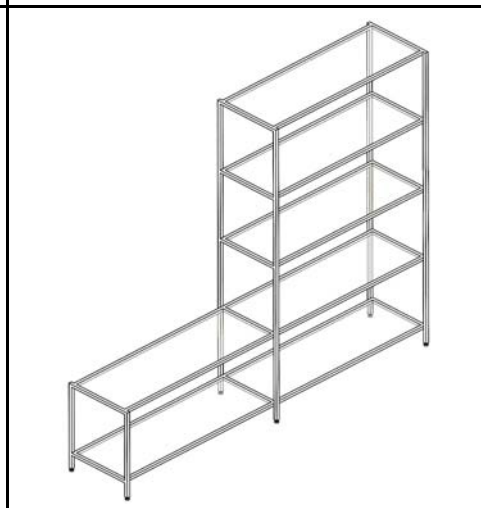

VIVO SYSTEMS

SUPPORT FRAMES

COVER

Aluminium Frame Support Systems for Furniture Legs

BANCO 40 x 40 mm

KANTY 20 x 20 mm

VIVO SYSTEMS

BANCO

Aluminium Frame Systems for Furniture Legs

BANCO

Features

<p>B100 - 3000 mm</p>	<p>B120 - 3000 mm</p>	<p>B580</p>	<p>B300</p>	<p>B420</p>
<p>B110 - 3000 mm</p>	<p>B200</p>	<p>B220</p>	<p>B400</p>	<p>B430</p>
<p>B115 - 3000 mm</p>	<p>B210</p>	<p>B221</p>	<p>B410</p>	<p>B440</p>

RIGHT ANGLE JOINT AT CORNER

INTERMEDIATE HORIZONTAL JOINT

INTERMEDIATE JOINT FOR 25 X 25

INTERMEDIATE JOINT FOR SHELF PROFILE

Application Mood

Material

Structure in Anodised Aluminium

Supplied Knocked Down

Table Top Options:

Laminated 10mm to 20mm

8mm Glass

PROUDLY CRAFTED IN ITALY

Code	Description	Size
499900	Frame Only	L1600+620 W850 X H750
499950	Frame with Grey Glass Top	L1600+620 W850 X H750

Other Sizes: On Indent Order with minimum Quantity