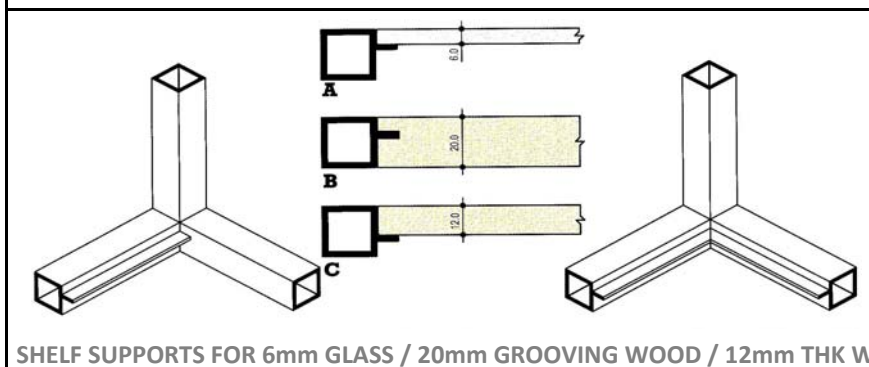

Aluminium Frame Systems for Furniture Legs

BANCO

Features

<p>B100 - 3000 mm</p>	<p>B120 - 3000 mm</p>	<p>B580</p>	<p>B300</p>	<p>B420</p>
<p>B110 - 3000 mm</p>	<p>B200</p>	<p>B220</p>	<p>B400</p>	<p>B430</p>
<p>B115 - 3000 mm</p>	<p>B210</p>	<p>B221</p>	<p>B410</p>	<p>B440</p>

RIGHT ANGLE JOINT AT CORNER

INTERMEDIATE HORIZONTAL JOINT

INTERMEDIATE JOINT FOR 25 X 25

INTERMEDIATE JOINT FOR SHELF PROFILE

Application Mood

Material

Structure in Anodised Aluminium

Supplied Knocked Down

Table Top Options:

Laminated 10mm to 20mm

8mm Glass

PROUDLY CRAFTED IN ITALY

Code	Description	Size
499900	Frame Only	L1600+620 W850 X H750
499950	Frame with Grey Glass Top	L1600+620 W850 X H750

Other Sizes: On Indent Order with minimum Quantity