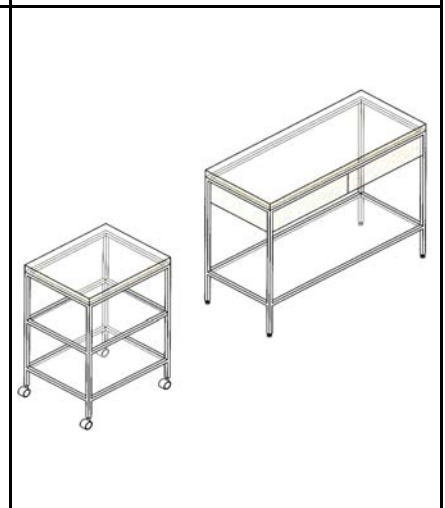

Aluminium Frame Systems for Furniture Legs

BANCO

Features

<p>B100 - 3000 mm</p>	<p>B120 - 3000 mm</p>	<p>B580</p>	<p>B300</p>	<p>B420</p>
<p>B110 - 3000 mm</p>	<p>B200</p>	<p>B220</p>	<p>B400</p>	<p>B430</p>
<p>B115 - 3000 mm</p>	<p>B210</p>	<p>B221</p>	<p>B410</p>	<p>B440</p>

RIGHT ANGLE JOINT AT CORNER

INTERMEDIATE HORIZONTAL JOINT

INTERMEDIATE JOINT FOR 25 X 25

INTERMEDIATE JOINT FOR SHELF PROFILE

Application Mood

Material

Structure in Anodised Aluminium

Supplied Knocked Down

Table Top Options:

Laminated 10mm to 20mm

8mm Glass

PROUDLY CRAFTED IN ITALY

Code	Description	Size
499900	Frame Only	L1600+620 W850 X H750
499950	Frame with Grey Glass Top	L1600+620 W850 X H750

Other Sizes: On Indent Order with minimum Quantity