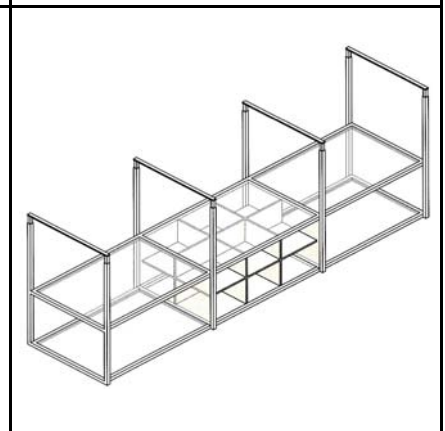

Aluminium Frame Systems for Furniture Legs

BANCO

Features

<p>B100 - 3000 mm</p>	<p>B120 - 3000 mm</p>	<p>B580</p>	<p>B300</p>	<p>B420</p>
<p>B110 - 3000 mm</p>	<p>B200</p>	<p>B220</p>	<p>B400</p>	<p>B430</p>
<p>B115 - 3000 mm</p>	<p>B210</p>	<p>B221</p>	<p>B410</p>	<p>B440</p>

RIGHT ANGLE JOINT AT CORNER

INTERMEDIATE HORIZONTAL JOINT

INTERMEDIATE JOINT FOR 25 X 25

INTERMEDIATE JOINT FOR SHELF PROFILE

Application Mood

Material

Structure in Anodised Aluminium

Supplied Knocked Down

Table Top Options:

Laminated 10mm to 20mm

8mm Glass

PROUDLY CRAFTED IN ITALY

Code	Description	Size
499900	Frame Only	L1600+620 W850 X H750
499950	Frame with Grey Glass Top	L1600+620 W850 X H750

Other Sizes: On Indent Order with minimum Quantity