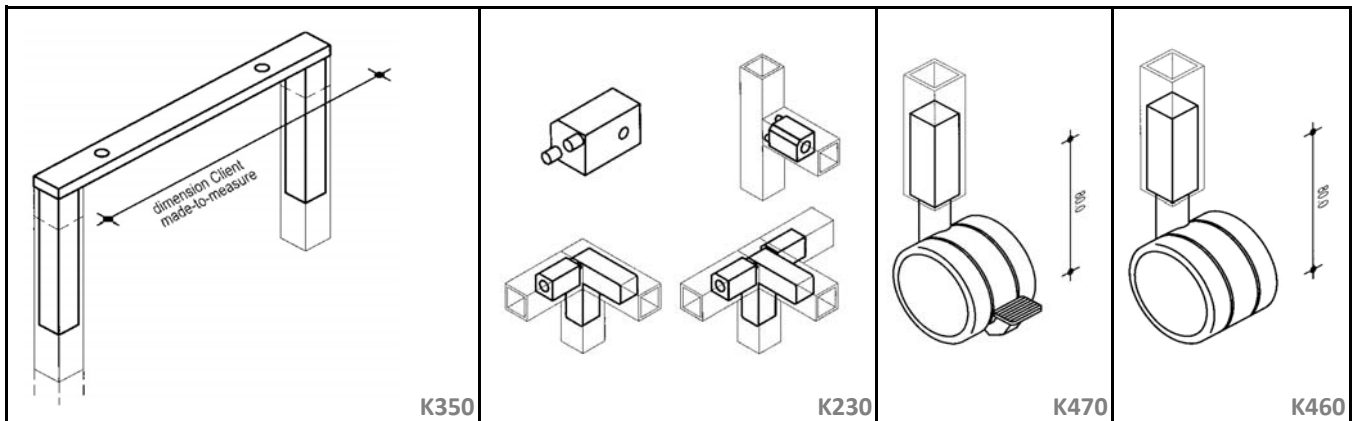

Aluminium Frame Systems for Furniture Legs

BANCO

Features

<p>B100 - 3000 mm</p>	<p>B120 - 3000 mm</p>	<p>B580</p>	<p>B300</p>	<p>B420</p>
<p>B110 - 3000 mm</p>	<p>B200</p>	<p>B220</p>	<p>B400</p>	<p>B430</p>
<p>B115 - 3000 mm</p>	<p>B210</p>	<p>B221</p>	<p>B410</p>	<p>B440</p>

RIGHT ANGLE JOINT AT CORNER

INTERMEDIATE HORIZONTAL JOINT

INTERMEDIATE JOINT FOR 25 X 25

INTERMEDIATE JOINT FOR SHELF PROFILE

Application Mood

Material

Structure in Anodised Aluminium

Supplied Knocked Down

Table Top Options:

Laminated 10mm to 20mm

8mm Glass

PROUDLY CRAFTED IN ITALY

Code	Description	Size
499900	Frame Only	L1600+620 W850 X H750
499950	Frame with Grey Glass Top	L1600+620 W850 X H750

Other Sizes: On Indent Order with minimum Quantity