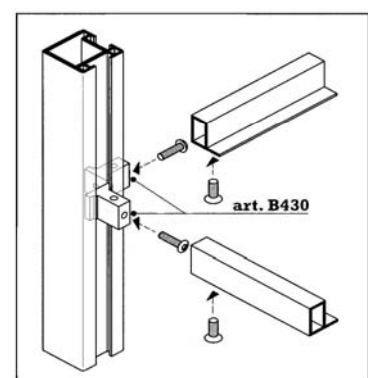

Aluminium Frame Systems for Furniture Legs

BANCO

Features

<p>B100 - 3000 mm</p>	<p>B120 - 3000 mm</p>	<p>B580</p>	<p>B300</p>	<p>B420</p>
<p>B110 - 3000 mm</p>	<p>B200</p>	<p>B220</p>	<p>B400</p>	<p>B430</p>
<p>B115 - 3000 mm</p>	<p>B210</p>	<p>B221</p>	<p>B410</p>	<p>B440</p>

RIGHT ANGLE JOINT AT CORNER

INTERMEDIATE HORIZONTAL JOINT

INTERMEDIATE JOINT FOR 25 X 25

INTERMEDIATE JOINT FOR SHELF PROFILE

Application Mood

Material

Structure in Anodised Aluminium

Supplied Knocked Down

Table Top Options:

Laminated 10mm to 20mm

8mm Glass

PROUDLY CRAFTED IN ITALY

Code	Description	Size
499900	Frame Only	L1600+620 W850 X H750
499950	Frame with Grey Glass Top	L1600+620 W850 X H750

Other Sizes: On Indent Order with minimum Quantity