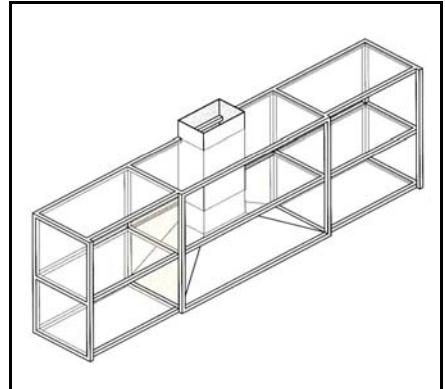

Aluminium Frame Systems for Furniture Legs

BANCO

Features

<p>B100 - 3000 mm</p>	<p>B120 - 3000 mm</p>	<p>B580</p>	<p>B300</p>	<p>B420</p>
<p>B110 - 3000 mm</p>	<p>B200</p>	<p>B220</p>	<p>B400</p>	<p>B430</p>
<p>B115 - 3000 mm</p>	<p>B210</p>	<p>B221</p>	<p>B410</p>	<p>B440</p>

RIGHT ANGLE JOINT AT CORNER

INTERMEDIATE HORIZONTAL JOINT

INTERMEDIATE JOINT FOR 25 X 25

INTERMEDIATE JOINT FOR SHELF PROFILE

Application Mood

Material

Structure in Anodised Aluminium

Supplied Knocked Down

Table Top Options:

Laminated 10mm to 20mm

8mm Glass

PROUDLY CRAFTED IN ITALY

Code	Description	Size
499900	Frame Only	L1600+620 W850 X H750
499950	Frame with Grey Glass Top	L1600+620 W850 X H750

Other Sizes: On Indent Order with minimum Quantity