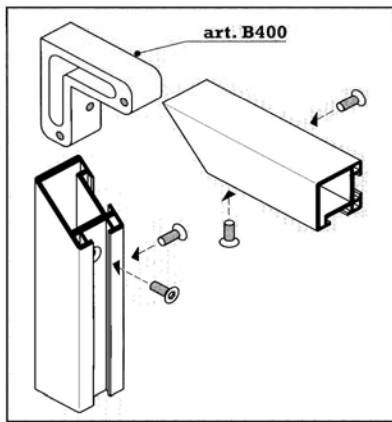

VIVO SYSTEMS

SUPPORT FRAMES

COVER

Aluminium Frame Support Systems for Furniture Legs

BANCO 40 x 40 mm

KANTY 20 x 20 mm

VIVO SYSTEMS

BANCO

Aluminium Frame Systems for Furniture Legs

BANCO

Features

<p>B100 - 3000 mm</p>	<p>B120 - 3000 mm</p>	<p>B580</p>	<p>B300</p>	<p>B420</p>
<p>B110 - 3000 mm</p>	<p>B200</p>	<p>B220</p>	<p>B400</p>	<p>B430</p>
<p>B115 - 3000 mm</p>	<p>B210</p>	<p>B221</p>	<p>B410</p>	<p>B440</p>

RIGHT ANGLE JOINT AT CORNER

INTERMEDIATE HORIZONTAL JOINT

INTERMEDIATE JOINT FOR 25 X 25

INTERMEDIATE JOINT FOR SHELF PROFILE

Application Mood

Material

Structure in Anodised Aluminium

Supplied Knocked Down

Table Top Options:

Laminated 10mm to 20mm

8mm Glass

PROUDLY CRAFTED IN ITALY

Code	Description	Size
499900	Frame Only	L1600+620 W850 X H750
499950	Frame with Grey Glass Top	L1600+620 W850 X H750

Other Sizes: On Indent Order with minimum Quantity