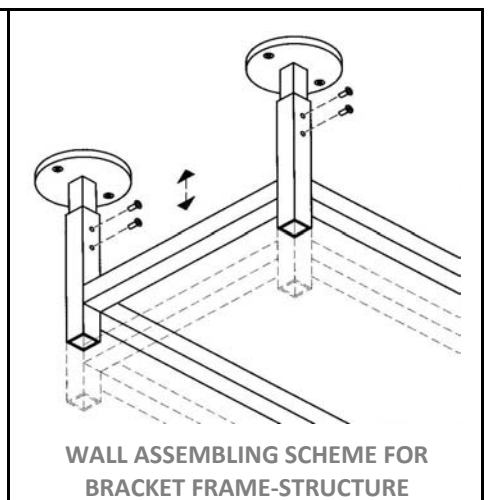

Aluminium Frame Systems for Furniture Legs

BANCO

Features

<p>B100 - 3000 mm</p>	<p>B120 - 3000 mm</p>	<p>B580</p>	<p>B300</p>	<p>B420</p>
<p>B110 - 3000 mm</p>	<p>B200</p>	<p>B220</p>	<p>B400</p>	<p>B430</p>
<p>B115 - 3000 mm</p>	<p>B210</p>	<p>B221</p>	<p>B410</p>	<p>B440</p>

RIGHT ANGLE JOINT AT CORNER

INTERMEDIATE HORIZONTAL JOINT

INTERMEDIATE JOINT FOR 25 X 25

INTERMEDIATE JOINT FOR SHELF PROFILE

Application Mood

Material

Structure in Anodised Aluminium

Supplied Knocked Down

Table Top Options:

Laminated 10mm to 20mm

8mm Glass

PROUDLY CRAFTED IN ITALY

Code	Description	Size
499900	Frame Only	L1600+620 W850 X H750
499950	Frame with Grey Glass Top	L1600+620 W850 X H750

Other Sizes: On Indent Order with minimum Quantity