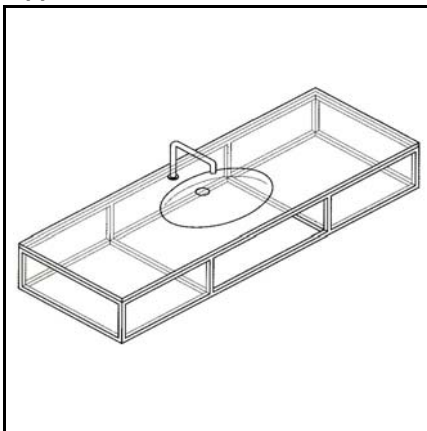

Aluminium Frame Systems for Furniture Legs

BANCO

Features

<p>B100 - 3000 mm</p>	<p>B120 - 3000 mm</p>	<p>B580</p>	<p>B300</p>	<p>B420</p>
<p>B110 - 3000 mm</p>	<p>B200</p>	<p>B220</p>	<p>B400</p>	<p>B430</p>
<p>B115 - 3000 mm</p>	<p>B210</p>	<p>B221</p>	<p>B410</p>	<p>B440</p>

RIGHT ANGLE JOINT AT CORNER

INTERMEDIATE HORIZONTAL JOINT

INTERMEDIATE JOINT FOR 25 X 25

INTERMEDIATE JOINT FOR SHELF PROFILE

Application Mood

Material

Structure in Anodised Aluminium

Supplied Knocked Down

Table Top Options:

Laminated 10mm to 20mm

8mm Glass

PROUDLY CRAFTED IN ITALY

Code	Description	Size
499900	Frame Only	L1600+620 W850 X H750
499950	Frame with Grey Glass Top	L1600+620 W850 X H750

Other Sizes: On Indent Order with minimum Quantity