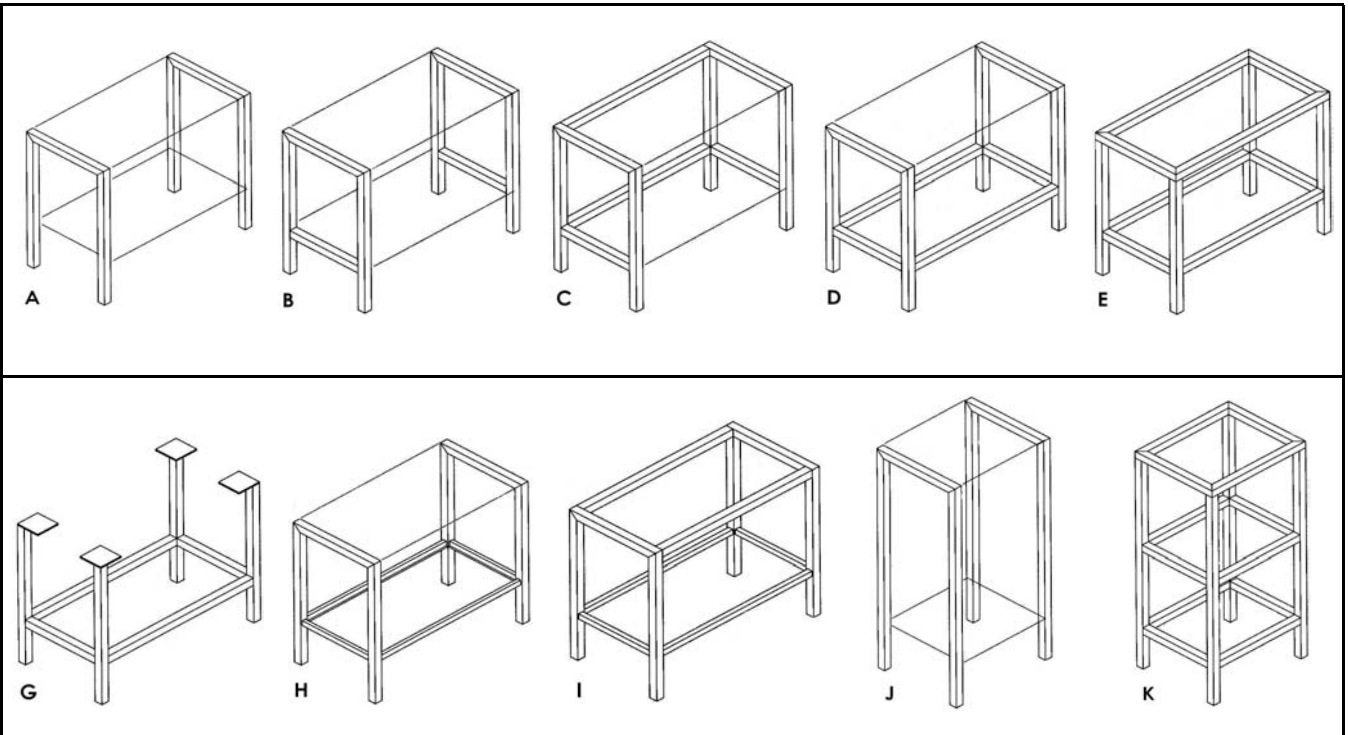

VIVO SYSTEMS

SUPPORT FRAMES

COVER

Aluminium Frame Support Systems for Furniture Legs

BANCO 40 x 40 mm

KANTY 20 x 20 mm

VIVO SYSTEMS

BANCO

Aluminium Frame Systems for Furniture Legs

BANCO

Features

<p>B100 - 3000 mm</p>	<p>B120 - 3000 mm</p>	<p>B580</p>	<p>B300</p>	<p>B420</p>
<p>B110 - 3000 mm</p>	<p>B200</p>	<p>B220</p>	<p>B400</p>	<p>B430</p>
<p>B115 - 3000 mm</p>	<p>B210</p>	<p>B221</p>	<p>B410</p>	<p>B440</p>

RIGHT ANGLE JOINT AT CORNER

INTERMEDIATE HORIZONTAL JOINT

INTERMEDIATE JOINT FOR 25 X 25

INTERMEDIATE JOINT FOR SHELF PROFILE

Application Mood

Material

Structure in Anodised Aluminium

Supplied Knocked Down

Table Top Options:

Laminated 10mm to 20mm

8mm Glass

PROUDLY CRAFTED IN ITALY

Code	Description	Size
499900	Frame Only	L1600+620 W850 X H750
499950	Frame with Grey Glass Top	L1600+620 W850 X H750

Other Sizes: On Indent Order with minimum Quantity