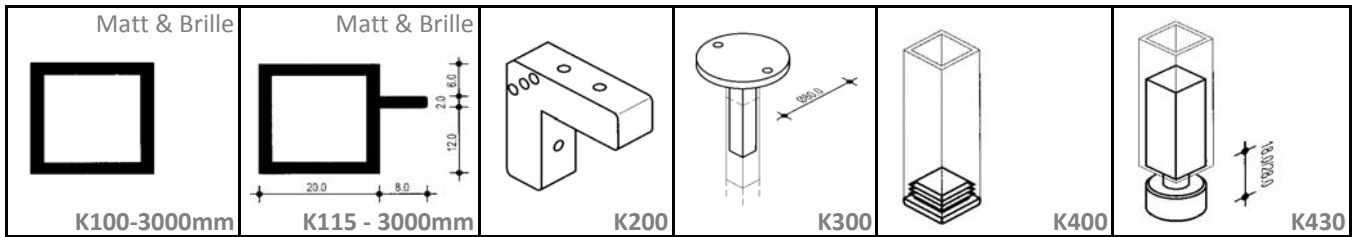

Aluminium Frame Systems for Furniture Legs

BANCO

Features

<p>B100 - 3000 mm</p>	<p>B120 - 3000 mm</p>	<p>B580</p>	<p>B300</p>	<p>B420</p>
<p>B110 - 3000 mm</p>	<p>B200</p>	<p>B220</p>	<p>B400</p>	<p>B430</p>
<p>B115 - 3000 mm</p>	<p>B210</p>	<p>B221</p>	<p>B410</p>	<p>B440</p>

RIGHT ANGLE JOINT AT CORNER

INTERMEDIATE HORIZONTAL JOINT

INTERMEDIATE JOINT FOR 25 X 25

INTERMEDIATE JOINT FOR SHELF PROFILE

Application Mood

Material

Structure in Anodised Aluminium

Supplied Knocked Down

Table Top Options:

Laminated 10mm to 20mm

8mm Glass

PROUDLY CRAFTED IN ITALY

Code	Description	Size
499900	Frame Only	L1600+620 W850 X H750
499950	Frame with Grey Glass Top	L1600+620 W850 X H750

Other Sizes: On Indent Order with minimum Quantity