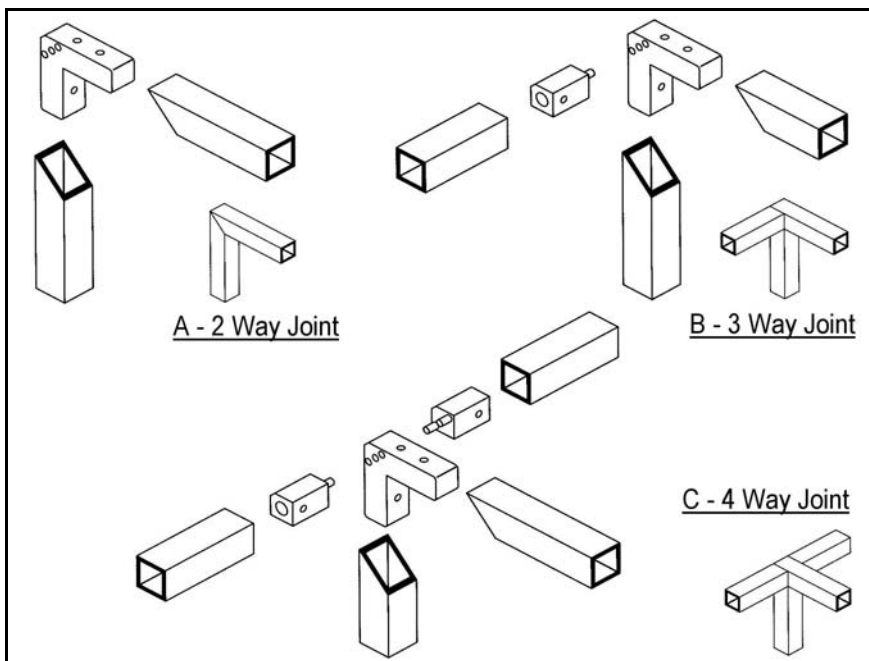

Aluminium Frame Systems for Furniture Legs

BANCO

Features

<p>B100 - 3000 mm</p>	<p>B120 - 3000 mm</p>	<p>B580</p>	<p>B300</p>	<p>B420</p>
<p>B110 - 3000 mm</p>	<p>B200</p>	<p>B220</p>	<p>B400</p>	<p>B430</p>
<p>B115 - 3000 mm</p>	<p>B210</p>	<p>B221</p>	<p>B410</p>	<p>B440</p>

RIGHT ANGLE JOINT AT CORNER

INTERMEDIATE HORIZONTAL JOINT

INTERMEDIATE JOINT FOR 25 X 25

INTERMEDIATE JOINT FOR SHELF PROFILE

Application Mood

Material

Structure in Anodised Aluminium

Supplied Knocked Down

Table Top Options:

Laminated 10mm to 20mm

8mm Glass

PROUDLY CRAFTED IN ITALY

Code	Description	Size
499900	Frame Only	L1600+620 W850 X H750
499950	Frame with Grey Glass Top	L1600+620 W850 X H750

Other Sizes: On Indent Order with minimum Quantity