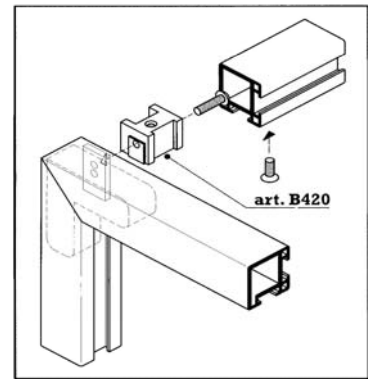

VIVO SYSTEMS

SUPPORT FRAMES

COVER

Aluminium Frame Support Systems for Furniture Legs

BANCO 40 x 40 mm

KANTY 20 x 20 mm

VIVO SYSTEMS

BANCO

Aluminium Frame Systems for Furniture Legs

BANCO

Features

<p>B100 - 3000 mm</p>	<p>B120 - 3000 mm</p>	<p>B580</p>	<p>B300</p>	<p>B420</p>
<p>B110 - 3000 mm</p>	<p>B200</p>	<p>B220</p>	<p>B400</p>	<p>B430</p>
<p>B115 - 3000 mm</p>	<p>B210</p>	<p>B221</p>	<p>B410</p>	<p>B440</p>

RIGHT ANGLE JOINT AT CORNER

INTERMEDIATE HORIZONTAL JOINT

INTERMEDIATE JOINT FOR 25 X 25

INTERMEDIATE JOINT FOR SHELF PROFILE

Application Mood

Material

Structure in Anodised Aluminium

Supplied Knocked Down

Table Top Options:

Laminated 10mm to 20mm

8mm Glass

PROUDLY CRAFTED IN ITALY

Code	Description	Size
499900	Frame Only	L1600+620 W850 X H750
499950	Frame with Grey Glass Top	L1600+620 W850 X H750

Other Sizes: On Indent Order with minimum Quantity