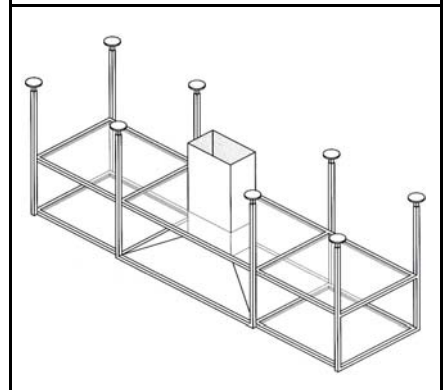

Aluminium Frame Systems for Furniture Legs

BANCO

Features

<p>B100 - 3000 mm</p>	<p>B120 - 3000 mm</p>	<p>B580</p>	<p>B300</p>	<p>B420</p>
<p>B110 - 3000 mm</p>	<p>B200</p>	<p>B220</p>	<p>B400</p>	<p>B430</p>
<p>B115 - 3000 mm</p>	<p>B210</p>	<p>B221</p>	<p>B410</p>	<p>B440</p>

RIGHT ANGLE JOINT AT CORNER

INTERMEDIATE HORIZONTAL JOINT

INTERMEDIATE JOINT FOR 25 X 25

INTERMEDIATE JOINT FOR SHELF PROFILE

Application Mood

Material

Structure in Anodised Aluminium

Supplied Knocked Down

Table Top Options:

Laminated 10mm to 20mm

8mm Glass

PROUDLY CRAFTED IN ITALY

Code	Description	Size
499900	Frame Only	L1600+620 W850 X H750
499950	Frame with Grey Glass Top	L1600+620 W850 X H750

Other Sizes: On Indent Order with minimum Quantity