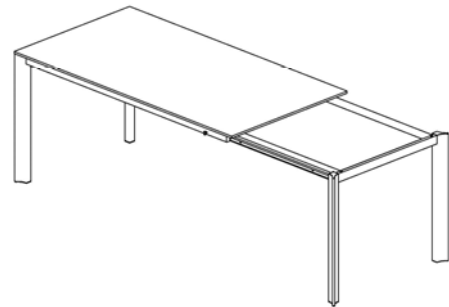

Aluminium Frame Systems for Furniture Legs

BANCO

Features

<p>B100 - 3000 mm</p>	<p>B120 - 3000 mm</p>	<p>B580</p>	<p>B300</p>	<p>B420</p>
<p>B110 - 3000 mm</p>	<p>B200</p>	<p>B220</p>	<p>B400</p>	<p>B430</p>
<p>B115 - 3000 mm</p>	<p>B210</p>	<p>B221</p>	<p>B410</p>	<p>B440</p>

RIGHT ANGLE JOINT AT CORNER

INTERMEDIATE HORIZONTAL JOINT

INTERMEDIATE JOINT FOR 25 X 25

INTERMEDIATE JOINT FOR SHELF PROFILE

Application Mood

Material

Structure in Anodised Aluminium

Supplied Knocked Down

Table Top Options:

Laminated 10mm to 20mm

8mm Glass

PROUDLY CRAFTED IN ITALY

Code	Description	Size
499900	Frame Only	L1600+620 W850 X H750
499950	Frame with Grey Glass Top	L1600+620 W850 X H750

Other Sizes: On Indent Order with minimum Quantity