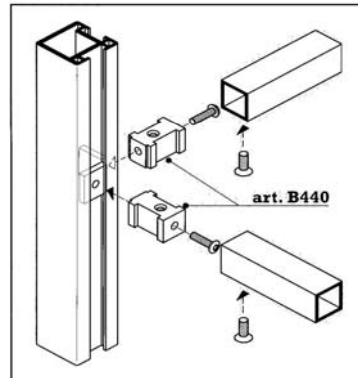

Aluminium Frame Systems for Furniture Legs

BANCO

Features

<p>B100 - 3000 mm</p>	<p>B120 - 3000 mm</p>	<p>B580</p>	<p>B300</p>	<p>B420</p>
<p>B110 - 3000 mm</p>	<p>B200</p>	<p>B220</p>	<p>B400</p>	<p>B430</p>
<p>B115 - 3000 mm</p>	<p>B210</p>	<p>B221</p>	<p>B410</p>	<p>B440</p>

RIGHT ANGLE JOINT AT CORNER

INTERMEDIATE HORIZONTAL JOINT

INTERMEDIATE JOINT FOR 25 X 25

INTERMEDIATE JOINT FOR SHELF PROFILE

Application Mood

Material

Structure in Anodised Aluminium

Supplied Knocked Down

Table Top Options:

Laminated 10mm to 20mm

8mm Glass

PROUDLY CRAFTED IN ITALY

Code	Description	Size
499900	Frame Only	L1600+620 W850 X H750
499950	Frame with Grey Glass Top	L1600+620 W850 X H750

Other Sizes: On Indent Order with minimum Quantity